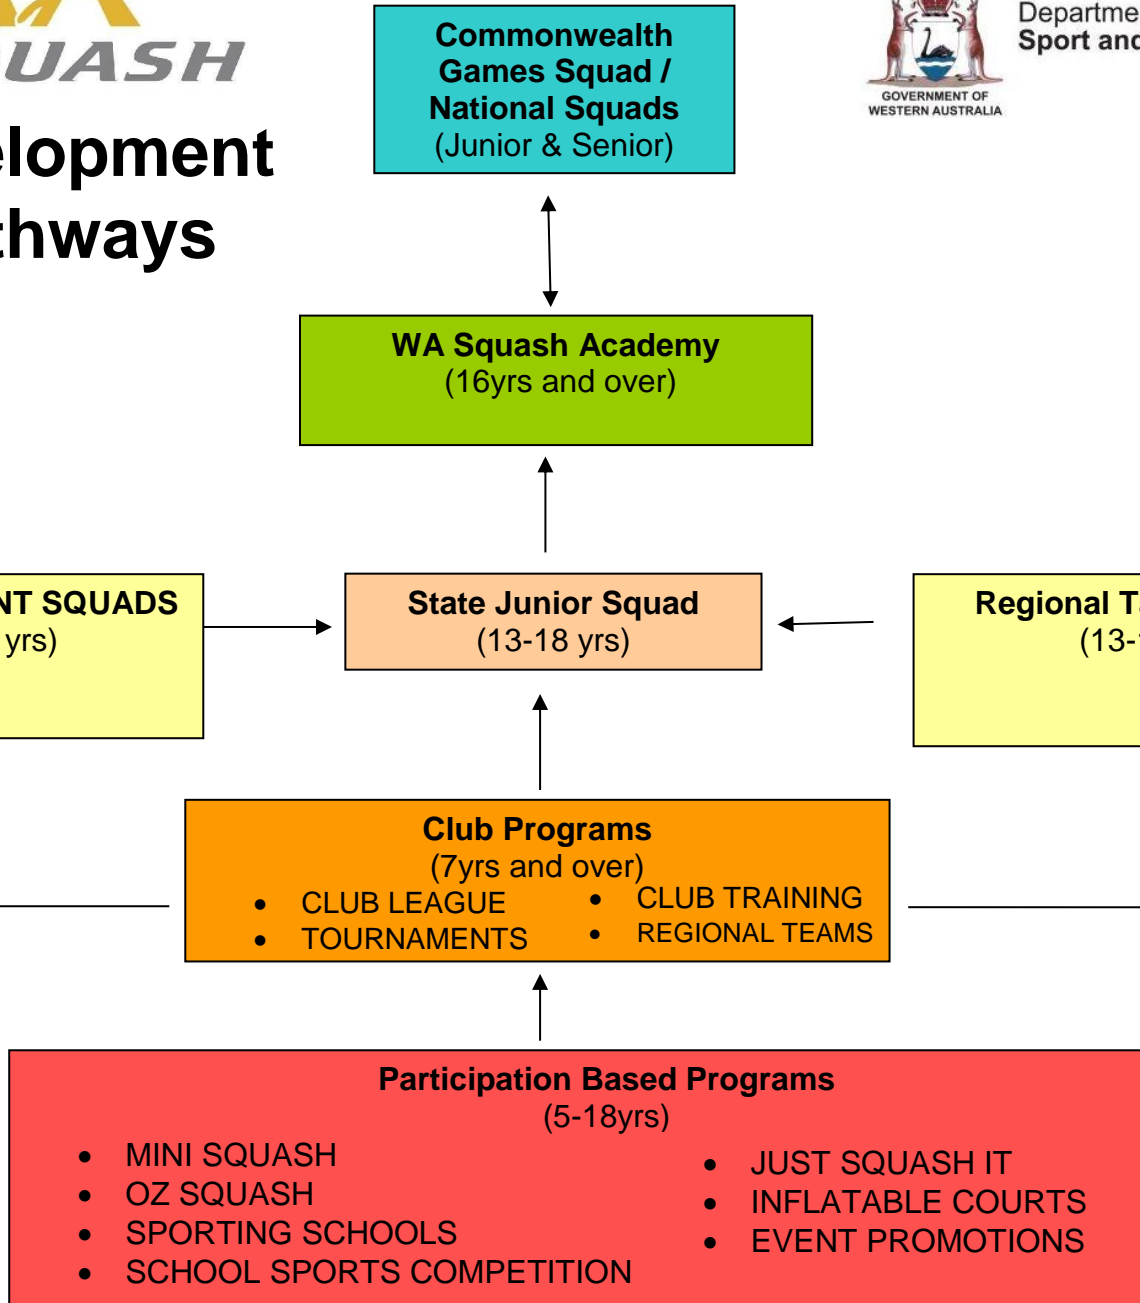

COACHES

Performance & Mastery Coach 0 Coaches
Talent Development Coach 6 Coaches
Club Development Coach 63 Coaches
Foundation Coach 3 Coaches

Development Pathways

PLAYERS

Department of Sport and Recreation

REFEREES

WORLD 0 Referees
NATIONAL 2 Referees
STATE 4 Referees
CLUB ? Referees

Development Pathways